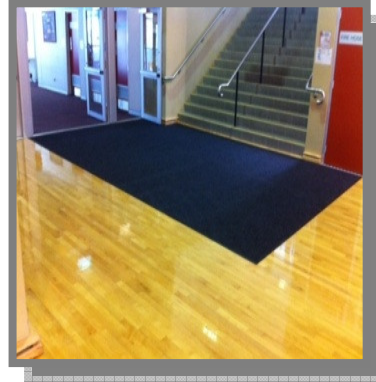

Tough Scrape Mats

The Tough Scrape Matting is made from heavy duty carpet fibre, enabling it to handle heavy traffic for many years.

Features:

- Ideal for heavy traffic areas.
- Extra coarse polypropylene fibres provide an aggressive scraping action.
- Distinctive hobnail pattern withstands tough indoor or outdoor elements to retain massive amounts of water or dirt, yet dries quickly.
- Heavy duty edging allows for trolleys to ride up with ease.
- Has a slip resistant gripper backing which prevents movement and increases safety, when laid over vinyl, timber, tiles, carpet or concrete.
- Protection from risk of slips, trips & falls.

Applications for Tough Scrape Mats

- **External/Internal Use.**
- **Extremely High Traffic.**
- **Tough Scrape Mats can be recessed into a JustMats "B" Frame.**
- **Suitable for: Shopping Centres, public buildings, hospitals & airports.**