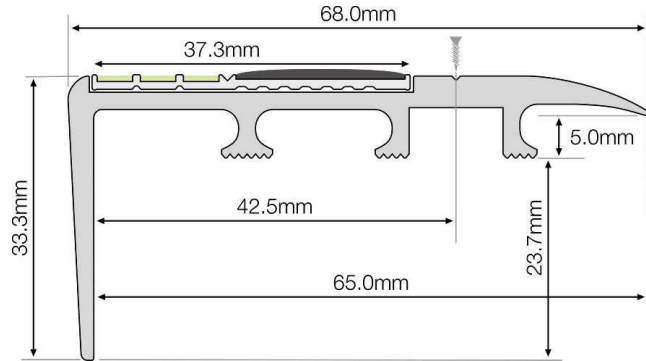

C4-171 Carpet Nosing

C4-171 Carpet Nosing

The C4-171 Carpet Nosing is designed to clearly define the carpeted step edge and reduce slips and falls in all egress situations.

The 16mm photoluminescent strip is visible for many hours after the lights go out, having been charged by sunlight or artificial light.

The C4-171 Carpet Nosing also has a 21.3mm insert of hard wearing slip resistant silicon carbide.

The aluminium step nosing is fitted onto the edge of carpeted steps to create an aesthetically pleasing edge.