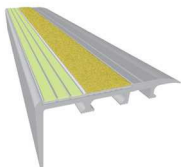

C4-171 Carpet Nosing

C4-171 Carpet Nosing

The C4-171 Carpet Nosing is designed to clearly define the carpeted step edge and reduce slips and falls in all egress situations.

The 16mm photoluminescent strip is visible for many hours after the lights go out, having been charged by sunlight or artificial light.

The C4-171 Carpet Nosing also has a 21.3mm insert of hard wearing slip resistant silicon carbide.

The aluminium step nosing is fitted onto the edge of carpeted steps to create an aesthetically pleasing edge.

C4-151
Yellow slip resistant silicon carbide

C4-161
Grey slip resistant silicon carbide