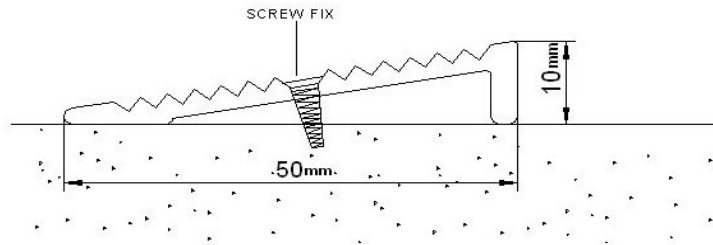

RolaDek® Frame "C"

JUS-2009
GECA 25-2005—
Floor Covering Products

An environmentally preferable product certified by Good Environmental Choice Services Pty Ltd to the requirements of the Environmental Choice Australia

The RolaDek® "C" Frame: Surface Mounted – ramped, ribbed 50mm wide clear natural anodised aluminium frame.

FRAME "C"

FRAME "C" SURFACE MOUNTED RolaDek FRAME "C" + MAT