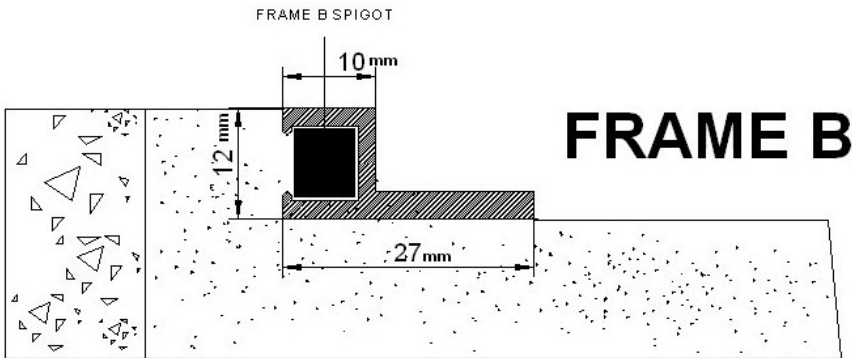

RolaDek® Frame “B”

JUS-2009
GECA 25-2005-
Floor Covering Products

An environmentally preferable product certified by Good Environmental Choice Services Pty Ltd to the requirements of the Environmental Choice Australia

The RolaDek® “B” Frame: Direct Fix – 12 x 27 x 3mm custom aluminium extrusion, clear natural anodised, mitred with corner spigots. (12mm deep)

FRAME "B" ASSEMBLY