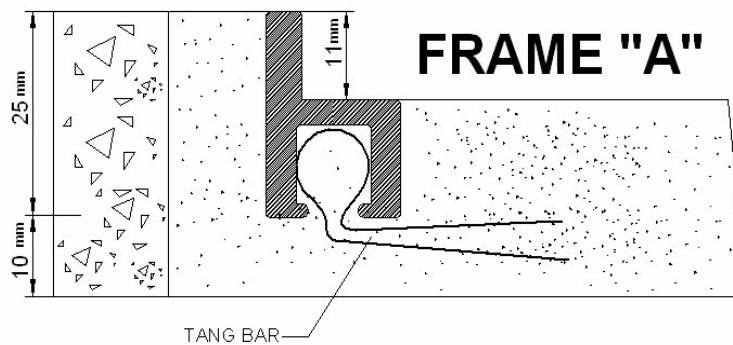

# RolaDek® Frame "A"

JUS-2009  
GECA 25-2005 –  
Floor Covering Products

An environmentally preferable product certified by Good Environmental Choice Services Pty Ltd to the requirements of the Environmental Choice Australia

The RolaDek® "A" Frame: Cast In – recessed "h" shape, mill finish aluminium extrusion, mitred with tang bars and corner spigots. (25mm deep)